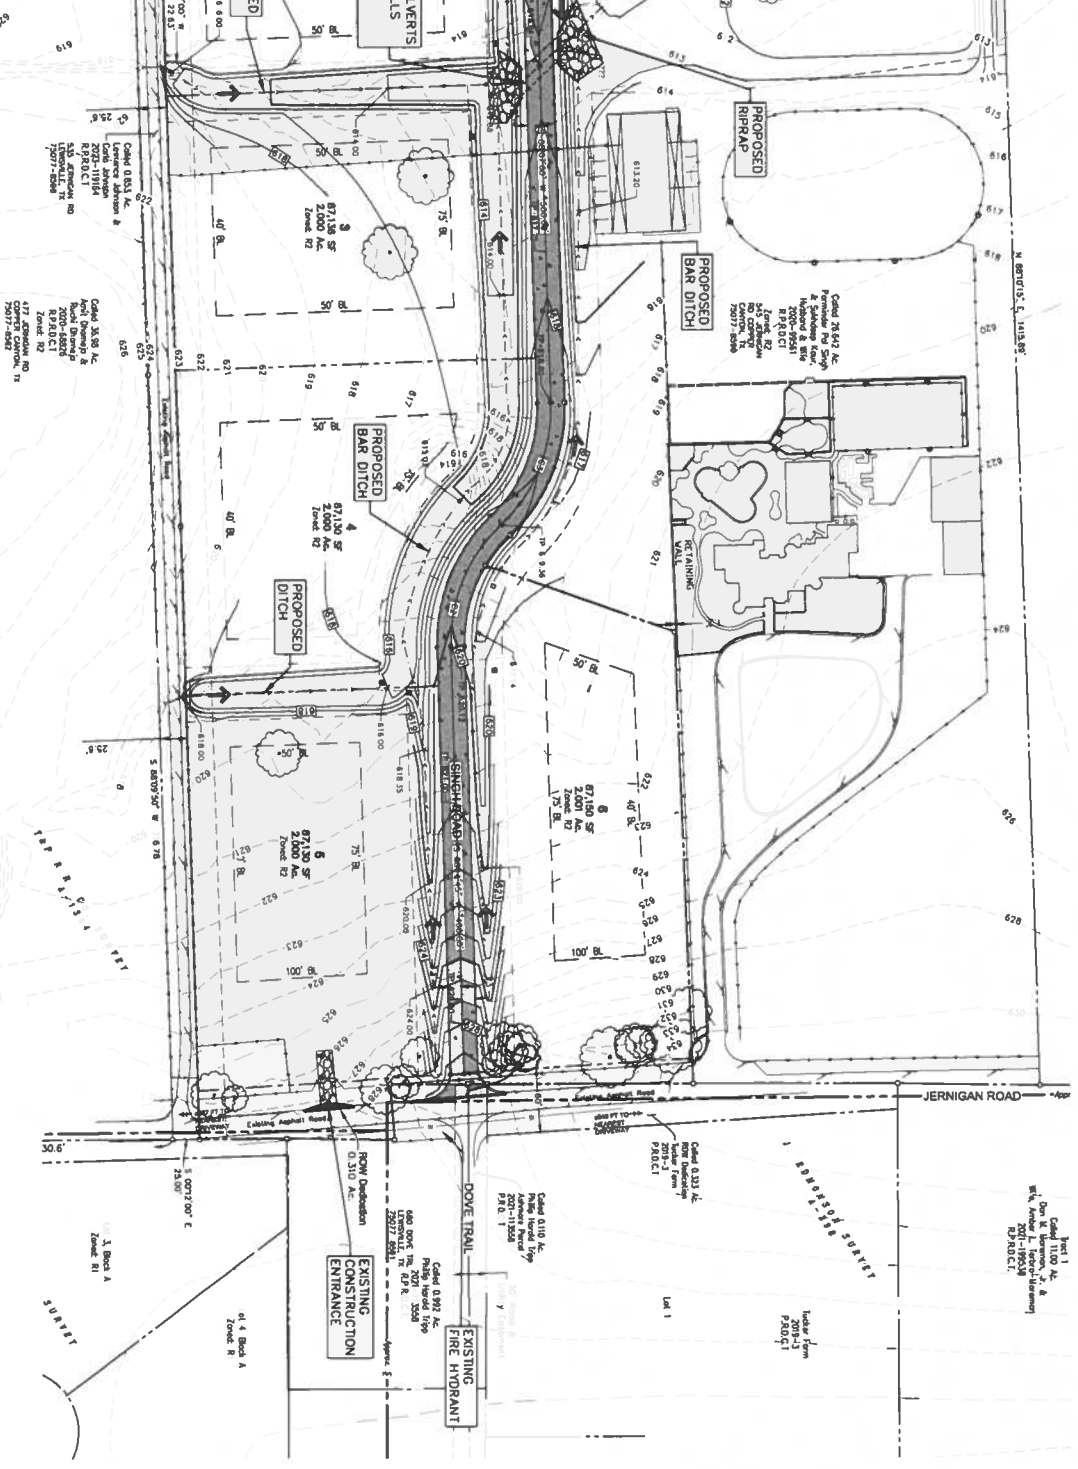

APPLICANT
MR. PROPERTIES AND DEVELOPMENT, LLC
4831 ONE BEAR ROAD, SUITE 200
FOSTER ROAD, TEXAS 75028
(817) 372-4848
MICHAEL GANNADAY

GENERAL NOTES:
1. OFFSITE CONTOURS ARE BASED ON USGS MAPPING AND ONLY USED FOR DRAINAGE PATTERNS.

ITEM	Proposed
General Site Data	
Gross and net acreage of project	13.165 acres
Number of Proposed Lots	6
Zoning	RZ
Percentage of site coverage	49%
Schedule of Development	TBD
Paving and loading spaces required and provided	N/A
Area of open space or plaza area	N/A
Outside storage as a percentage of total lot area	N/A
Maximum Building Height	35 FEET