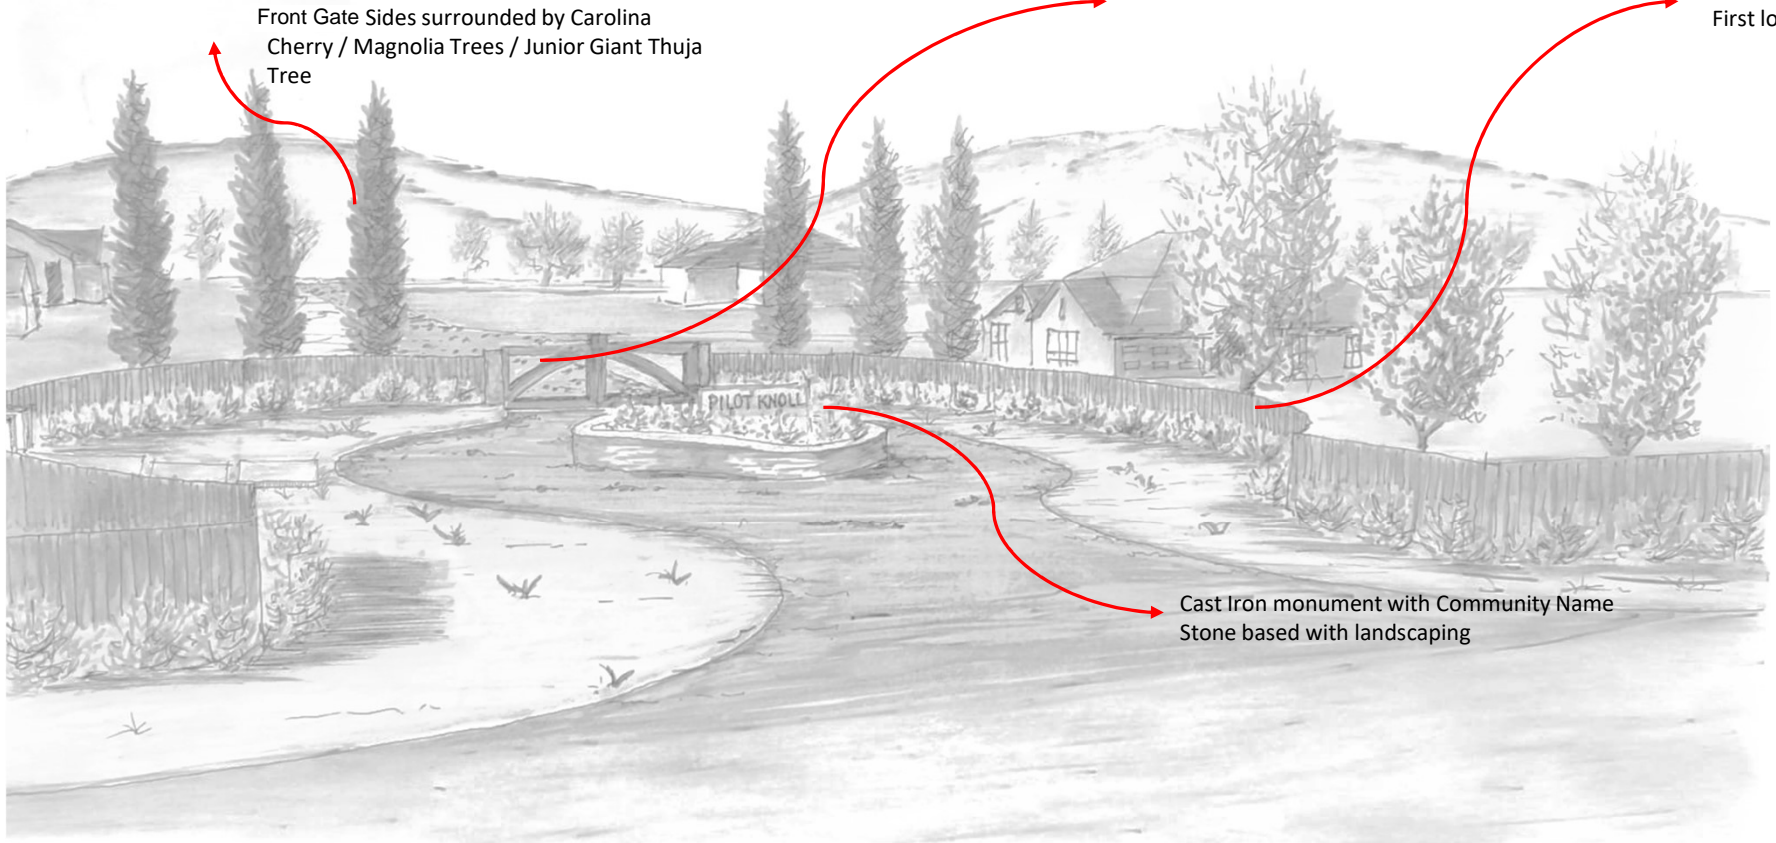

Front Gate Sides surrounded by Carolina Cherry / Magnolia Trees / Junior Giant Thuja Tree

Metal Gate

Metal Fence Entrance until First lot in 2 sides.

Cast Iron monument with Community Name Stone based with landscaping

PROJECT UPDATE – DRAFT SKETCH MAIN ENTRANCE